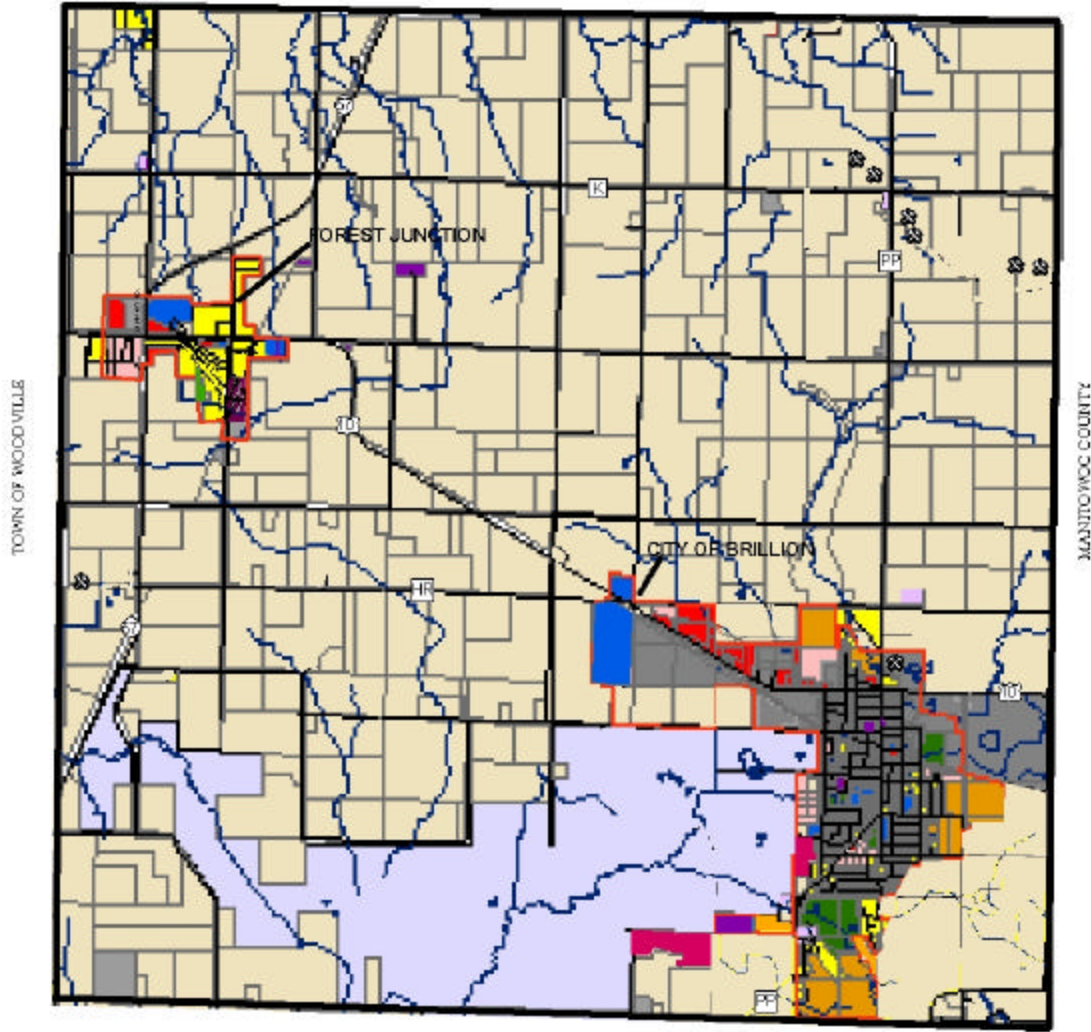

LAND USE

BRILLION COMMUNITY

BROWN COUNTY

TOWN OF RANTOOL

Location: F:\MUNICIPAL\DESIGN\2002\06\10\Land_Use_11x17.zxd
 Source: UNIVERSITY OF WISCONSIN UCBF

1" = 4,000'