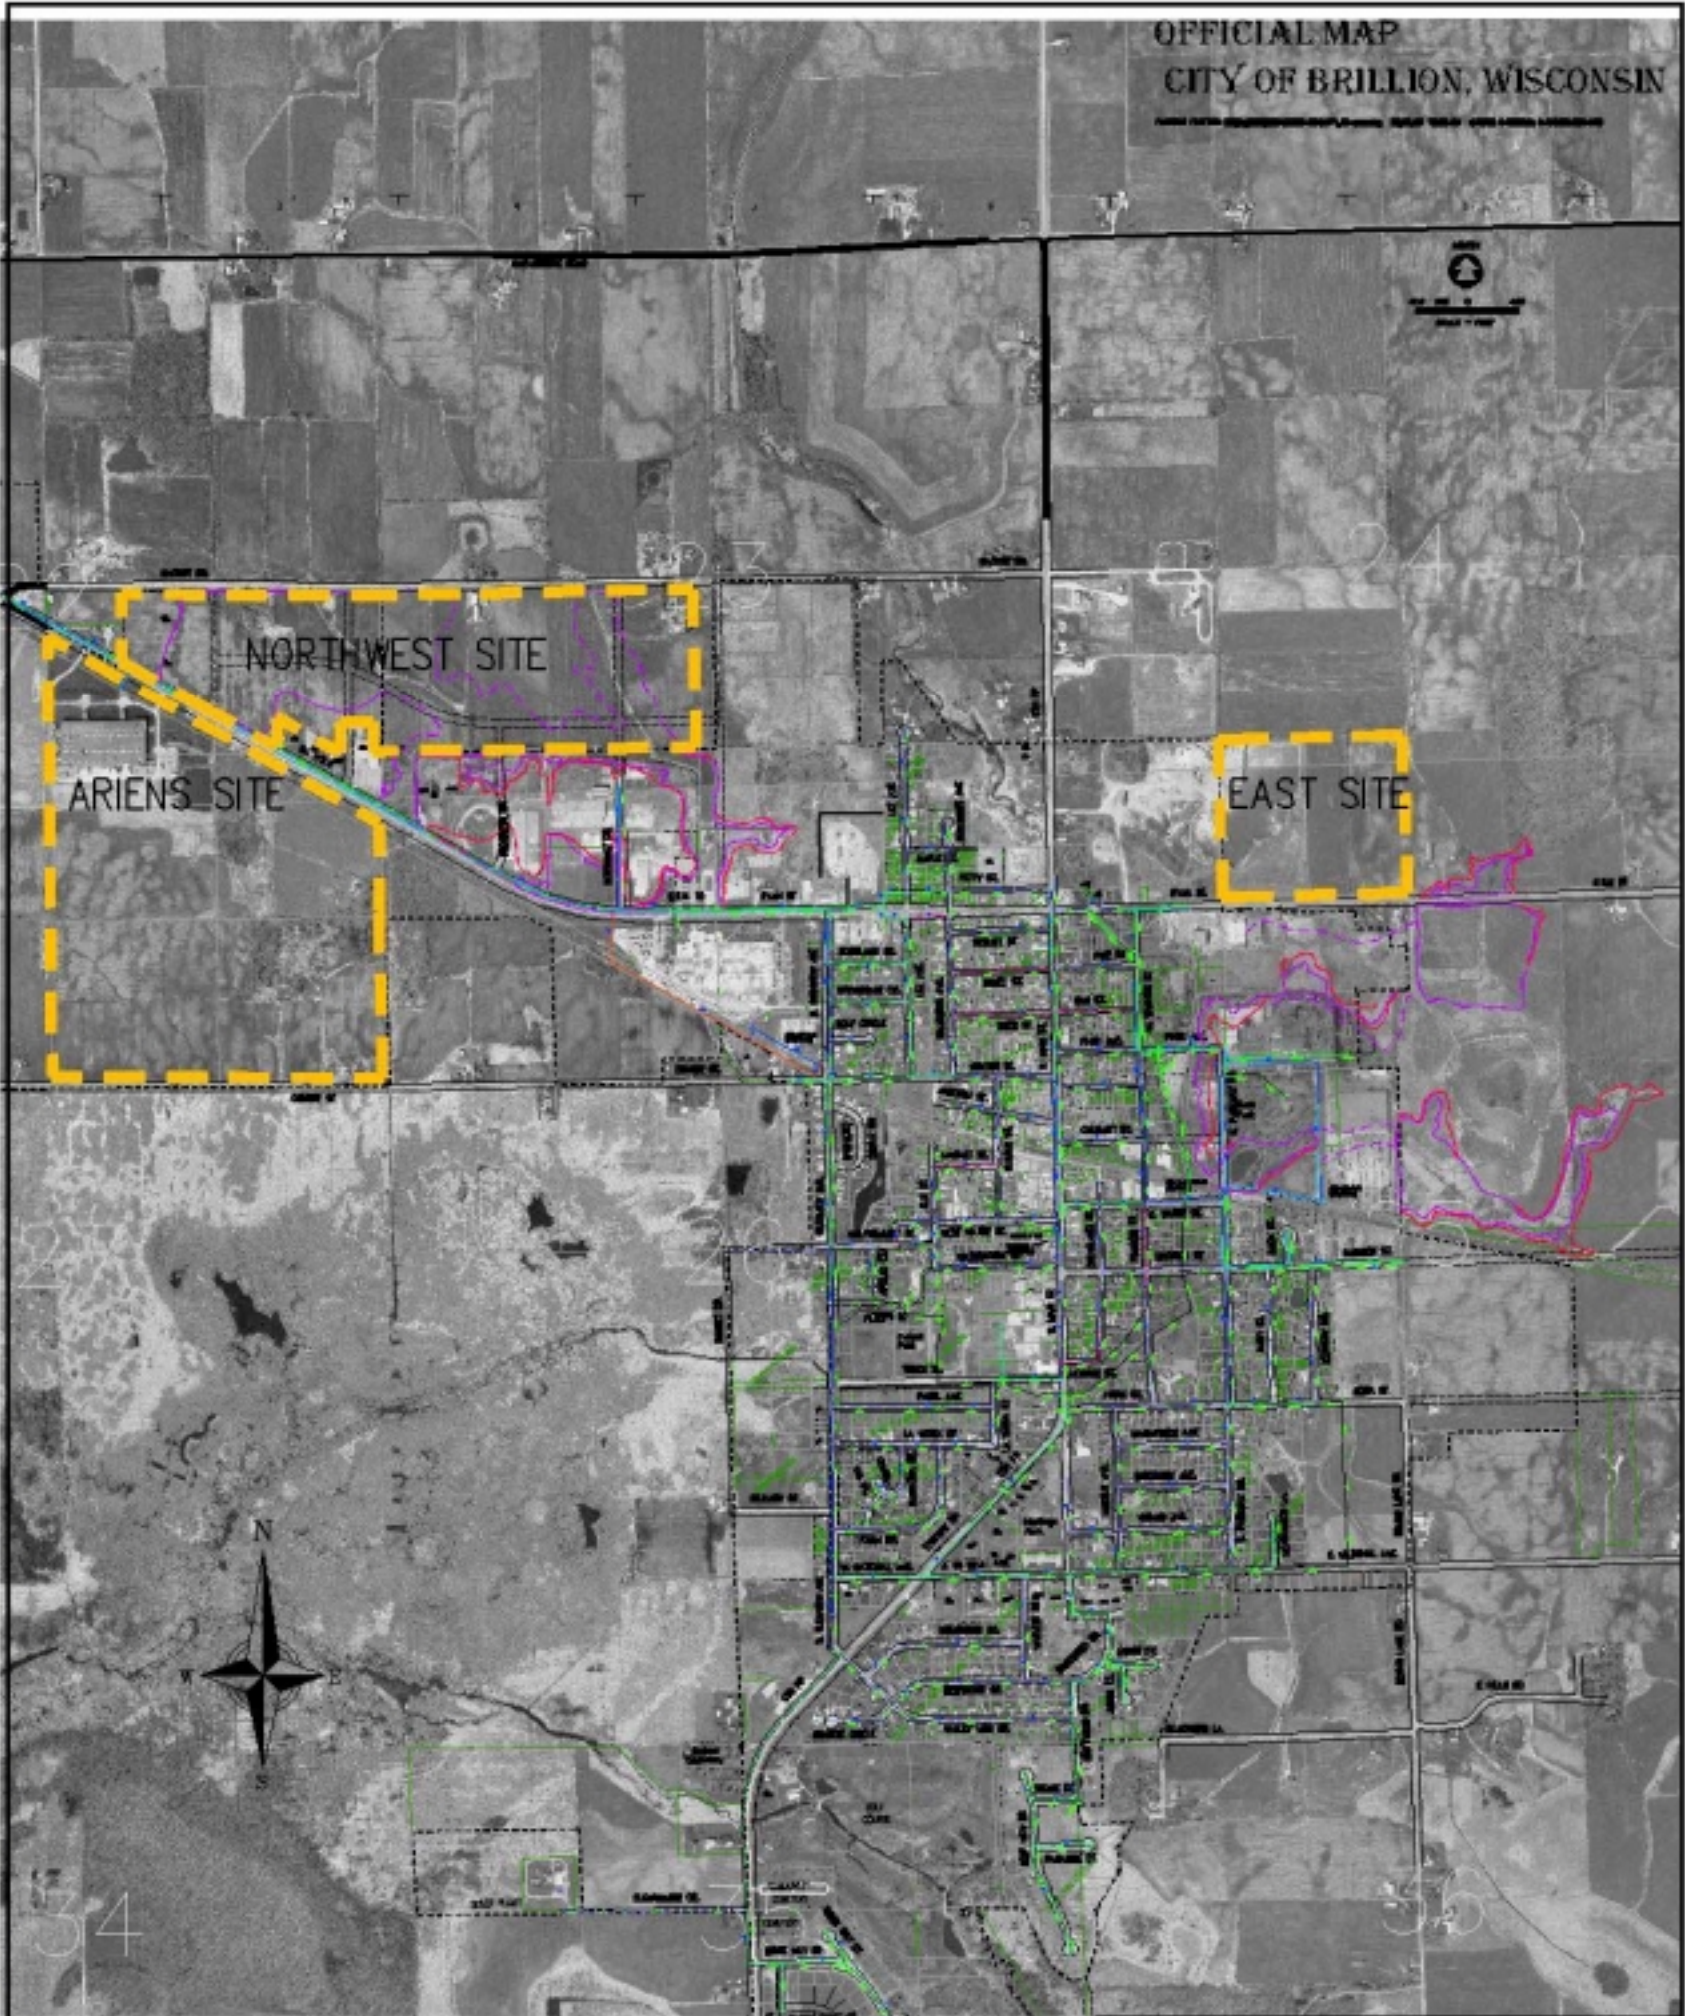

OFFICIAL MAP
CITY OF BRILLION, WISCONSIN

VIERBICHER
ASSOCIATES
Committed to Quality Service Since 1976

400 WIND DRIVE - PO BOX 370 - REEDSBURG, WI 53060 - 608-824-6468

CITY MAP - SITE LOCATIONS BUSINESS PARK FEASIBILITY BRILLION, WISCONSIN	FIGURE NO. PAGE NO.
---	------------------------